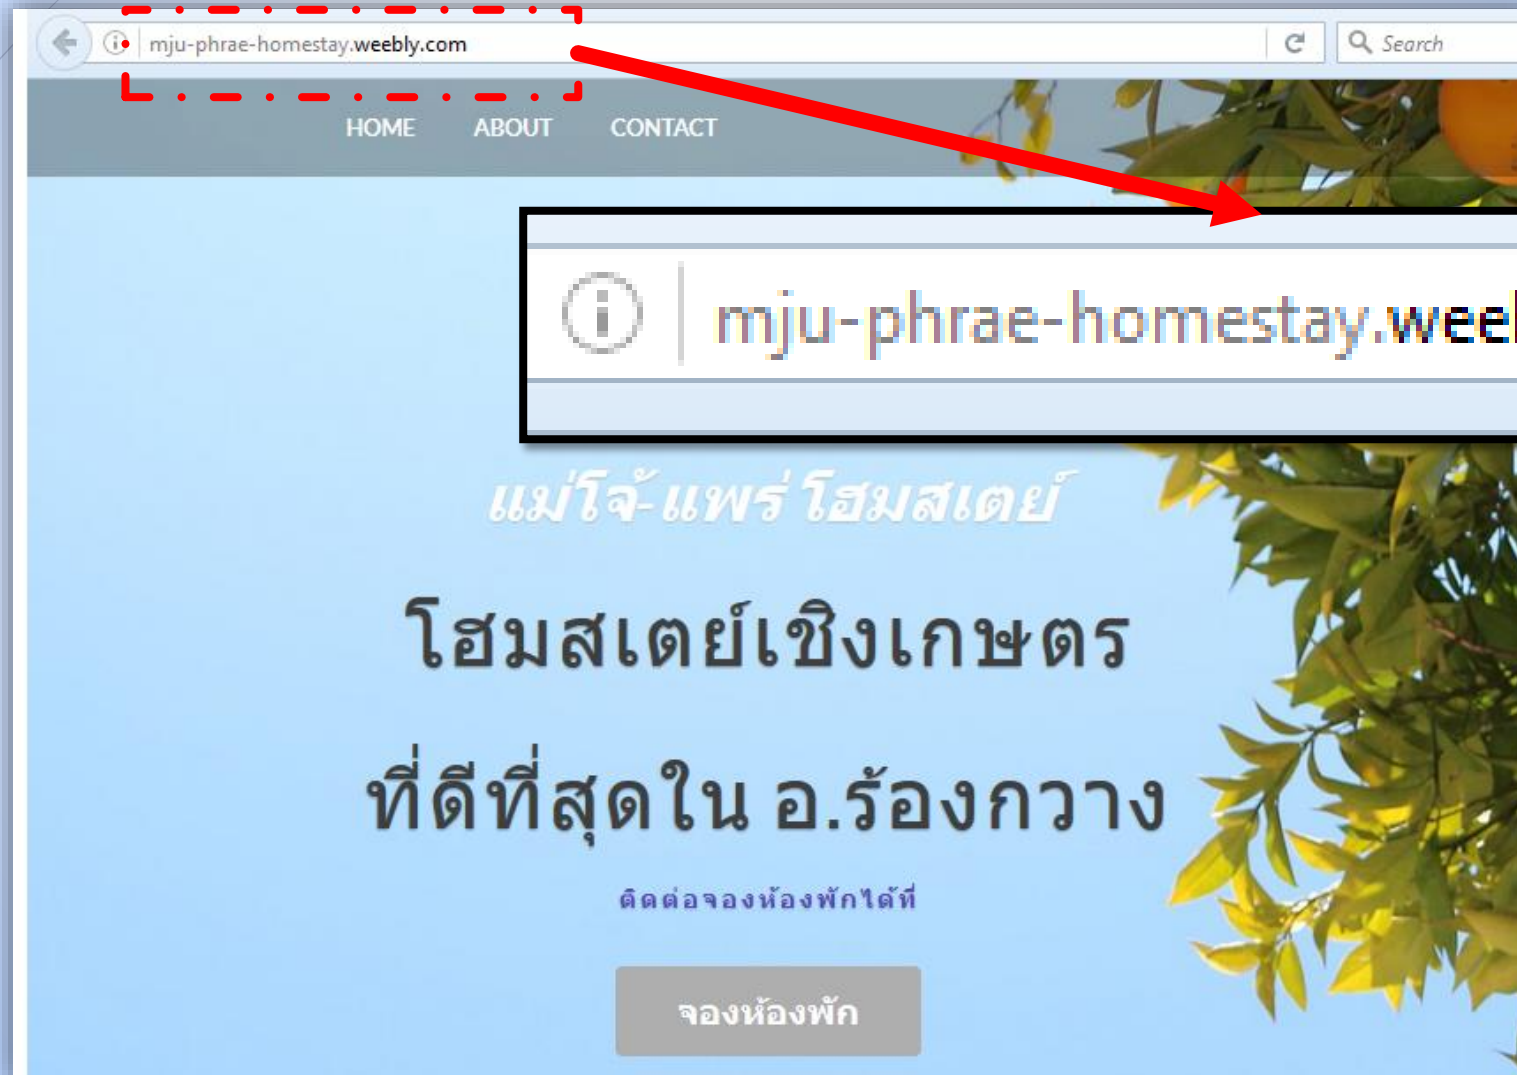

สามารถเข้าถึงได้แล้วจากอินเทอร์เน็ต