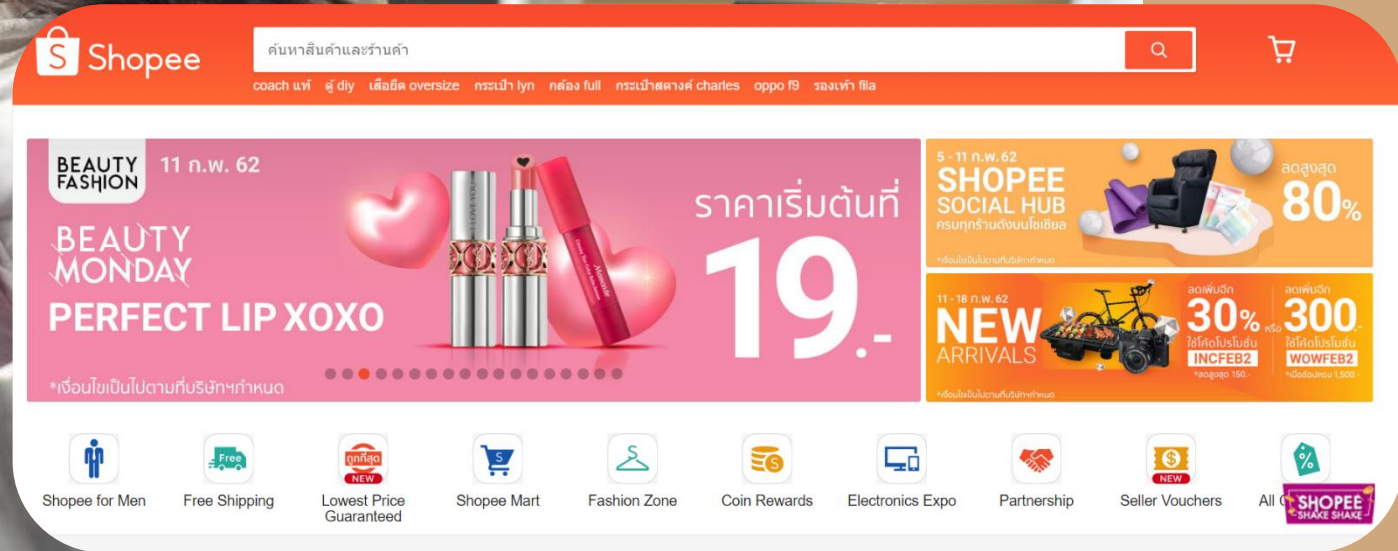

โครงสร้างของระบบ E-Commerce